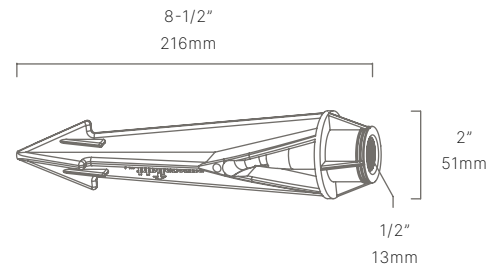

P. 760.931.2910

O. 2742 Loker Ave. W Carlsbad CA 92010

W. www.auroralight.com

MADE IN USA
WITH DOMESTIC & IMPORTED MATERIALS