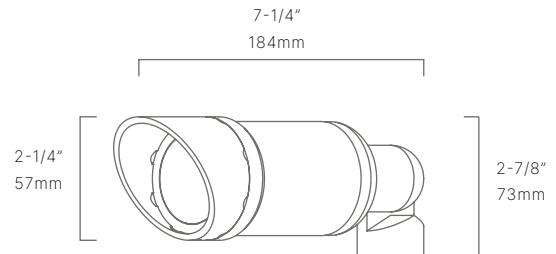

P. 760.931.2910

O. 2742 Loker Ave. W Carlsbad CA 92010

W. www.auroralight.com

MADE IN USA
WITH DOMESTIC & IMPORTED MATERIALS